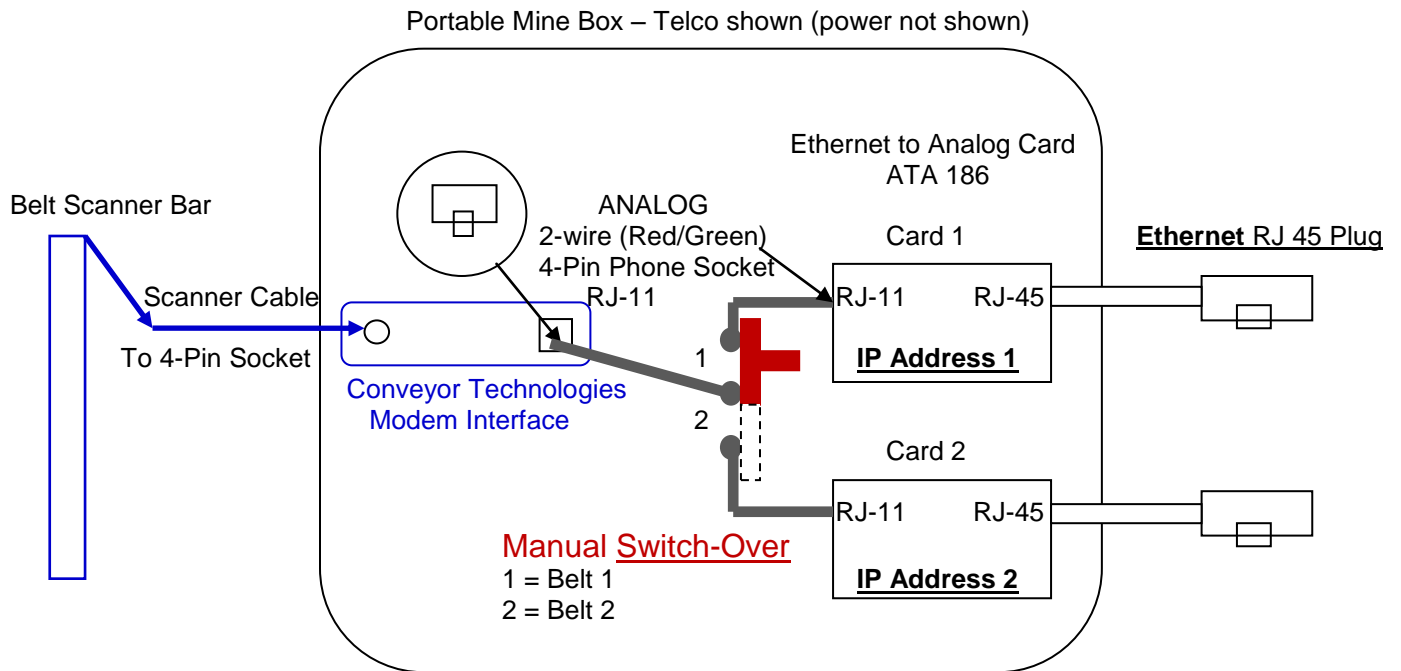

Belt Scanning with Ethernet Connections (Phone Switch/Routers)

Technical Note TN-23
Wiring / Block Diagrams for Belt Scanning

USA/Canada Ethernet Users

IP Address 1 : Phone switch routes incoming calls to 1-abc-def-ghij to IP Address 1.
IP Address 1 is a Gateway card for line emulation.

At CIRCUIT-5 Belt BC2

IP Address 2 : Phone switch routes incoming calls to 1-abc-def-wxyzj to IP Address 2.
IP Address 1 is a Gateway card for line emulation.

DSL FILTERS :

Radio Shack Part No : Model: 279-0110 | Catalog #: 279-110 \$18.00